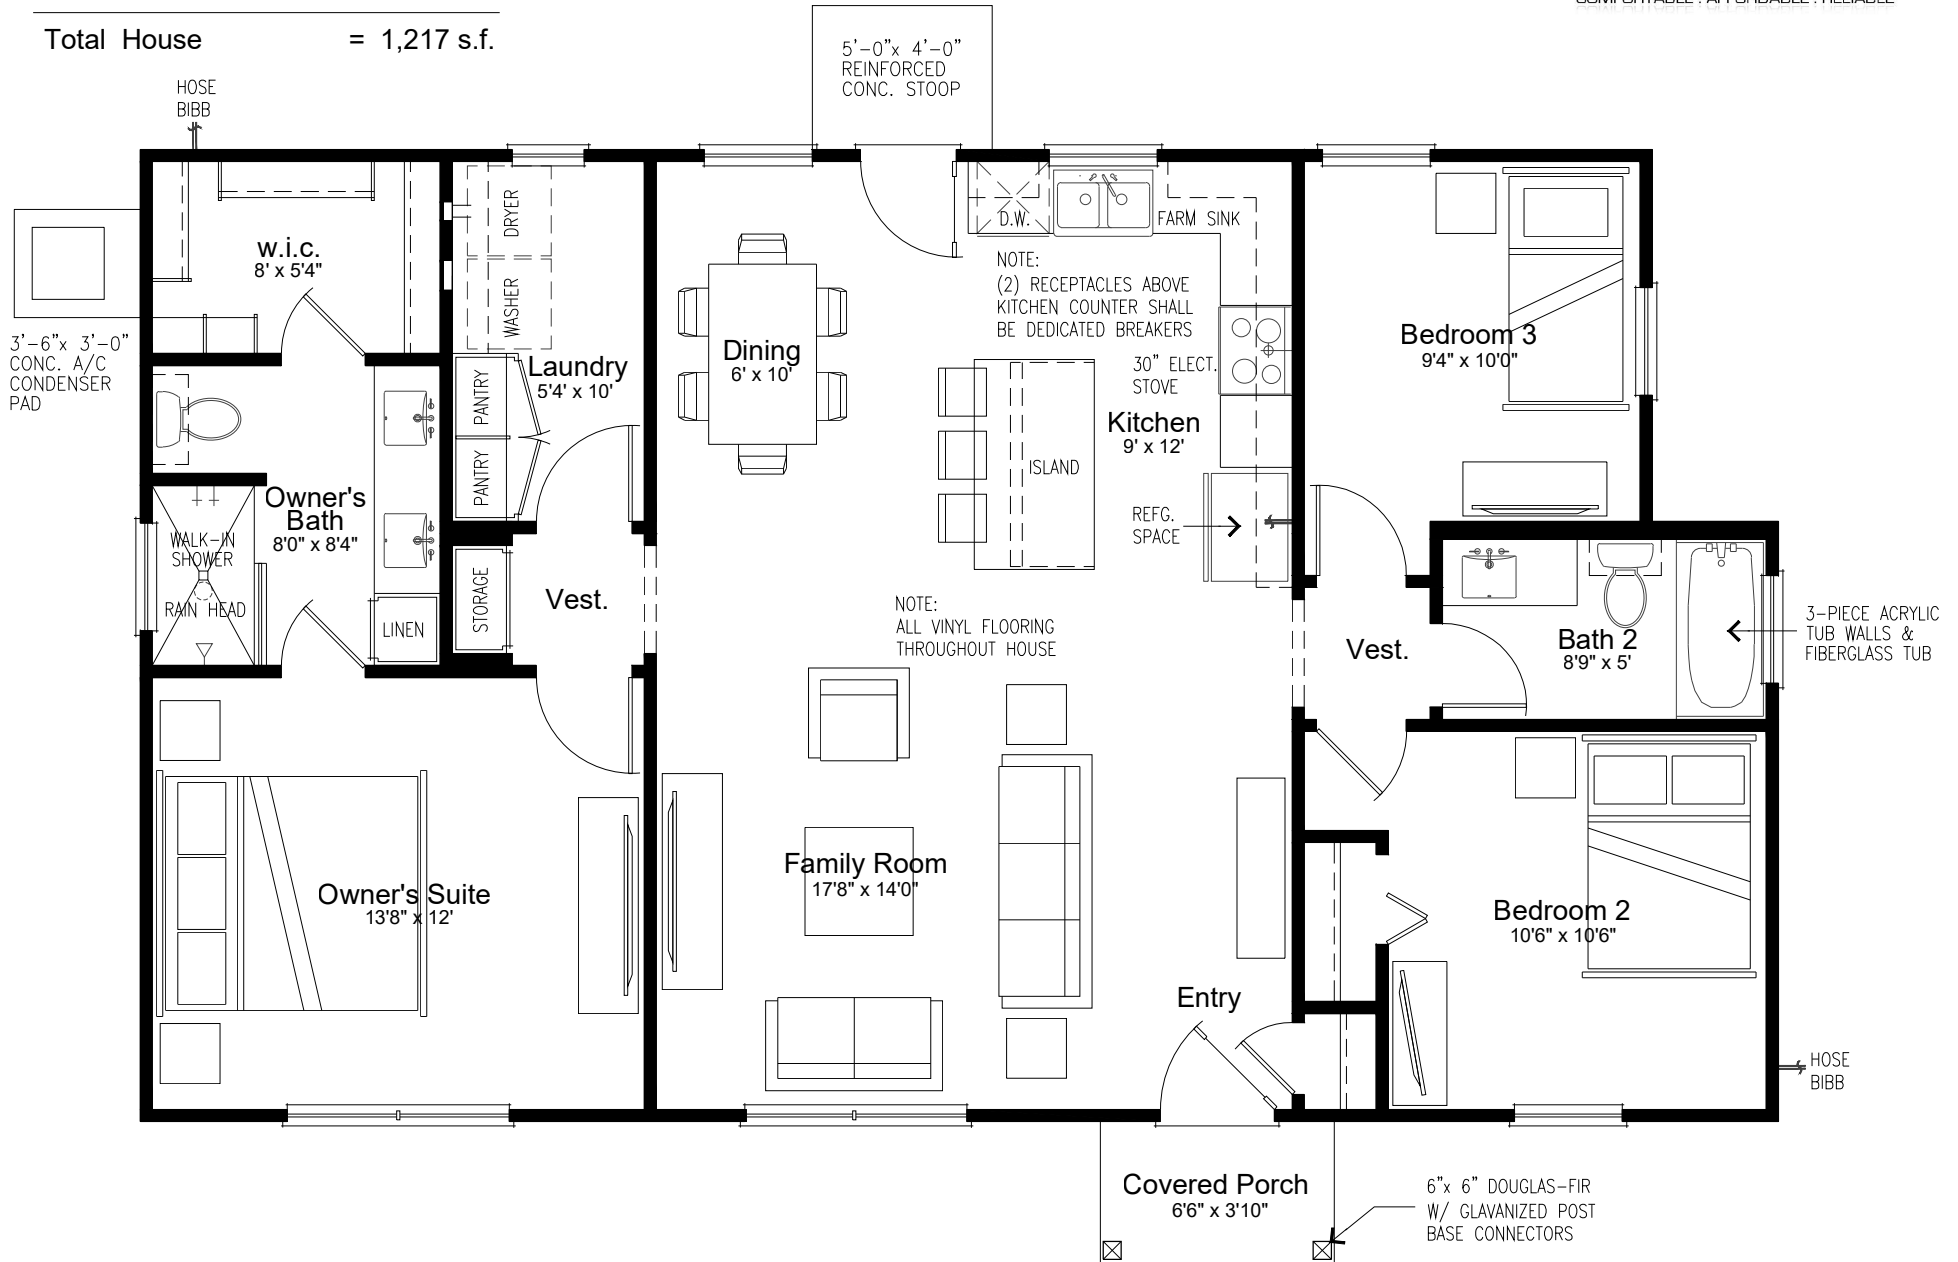

Tabulations:

Living Area Only	= 1,192 s.f.
Covered Porch	= 25 s.f.
Total House	= 1,217 s.f.

Scale: 3/16" = 1'-0"