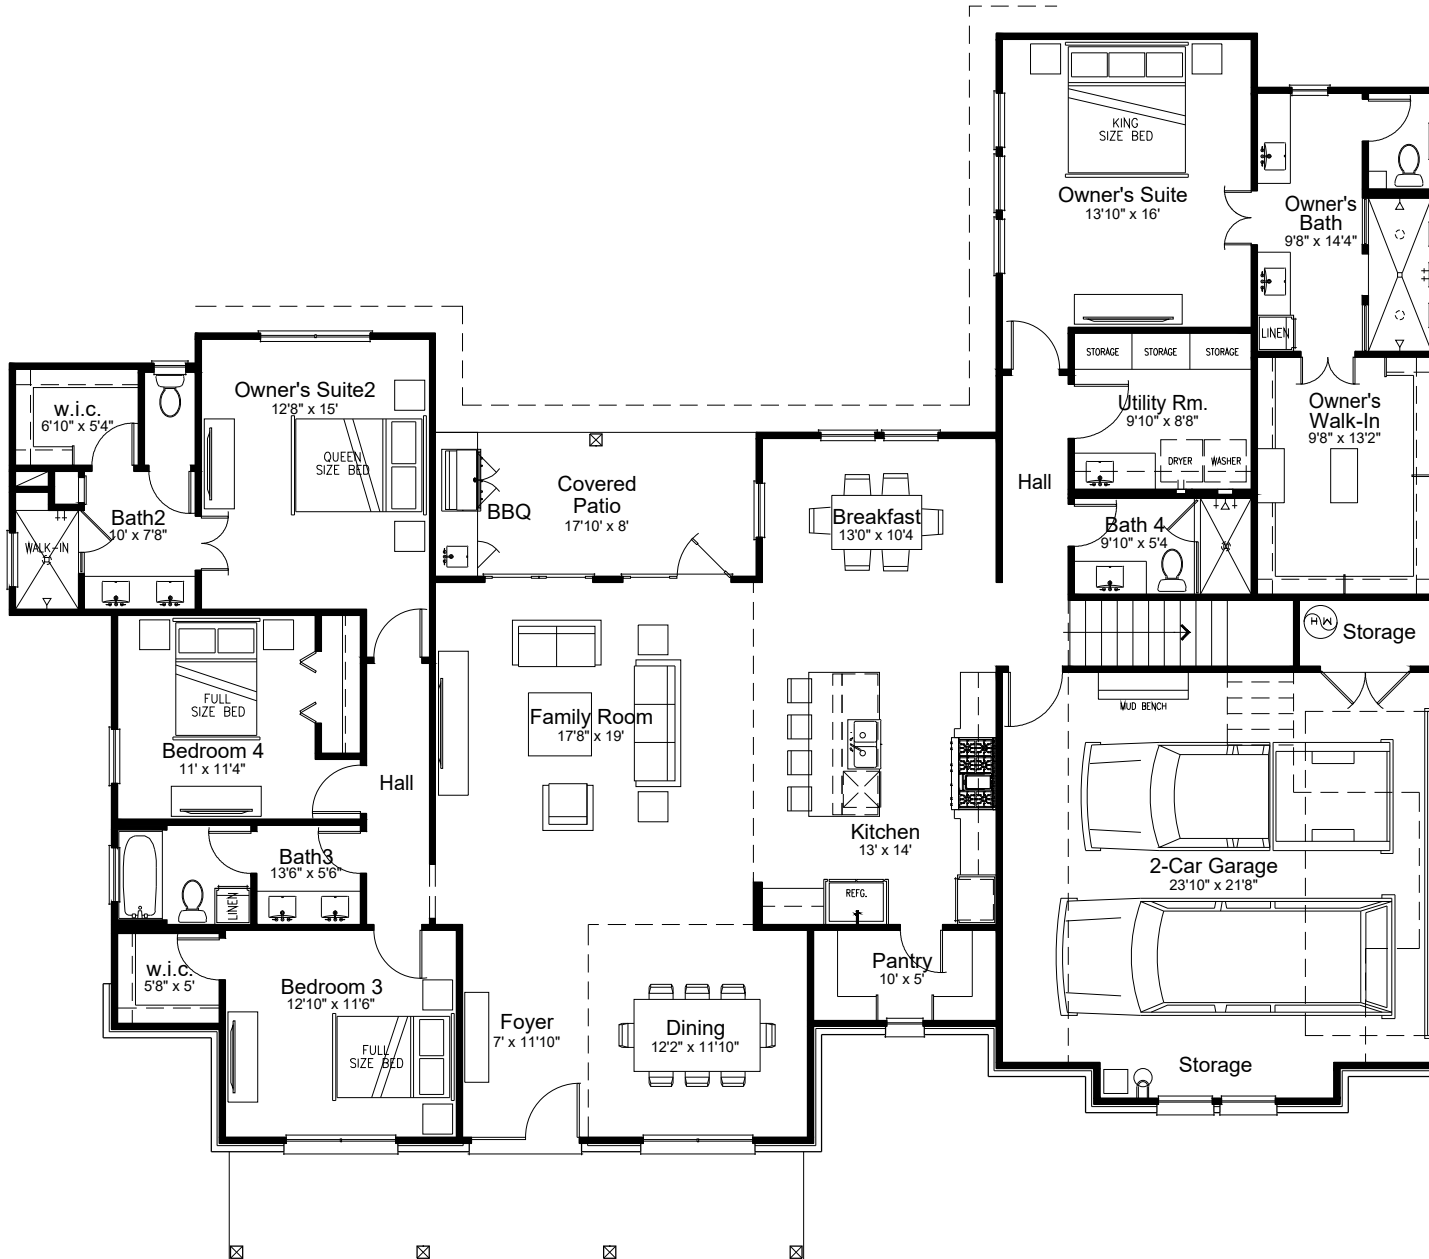

Living Area	=	2,712 s.f.
Garage	=	605 s.f.
Porch	=	191 s.f.
Patio	=	143 s.f.
Bonus Room	=	396 s.f.
<hr/>		
Total House	=	4,047 s.f.

Scale: 3/32" = 1'-0"