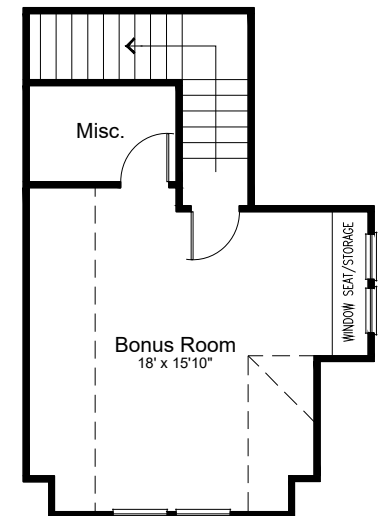

Living Area	=	2,712 s.f.
Garage	=	605 s.f.
Porch	=	191 s.f.
Patio	=	143 s.f.
Bonus Room	=	396 s.f.
<hr/>		
Total House	=	4,047 s.f.

Scale: 3/32" = 1'-0"