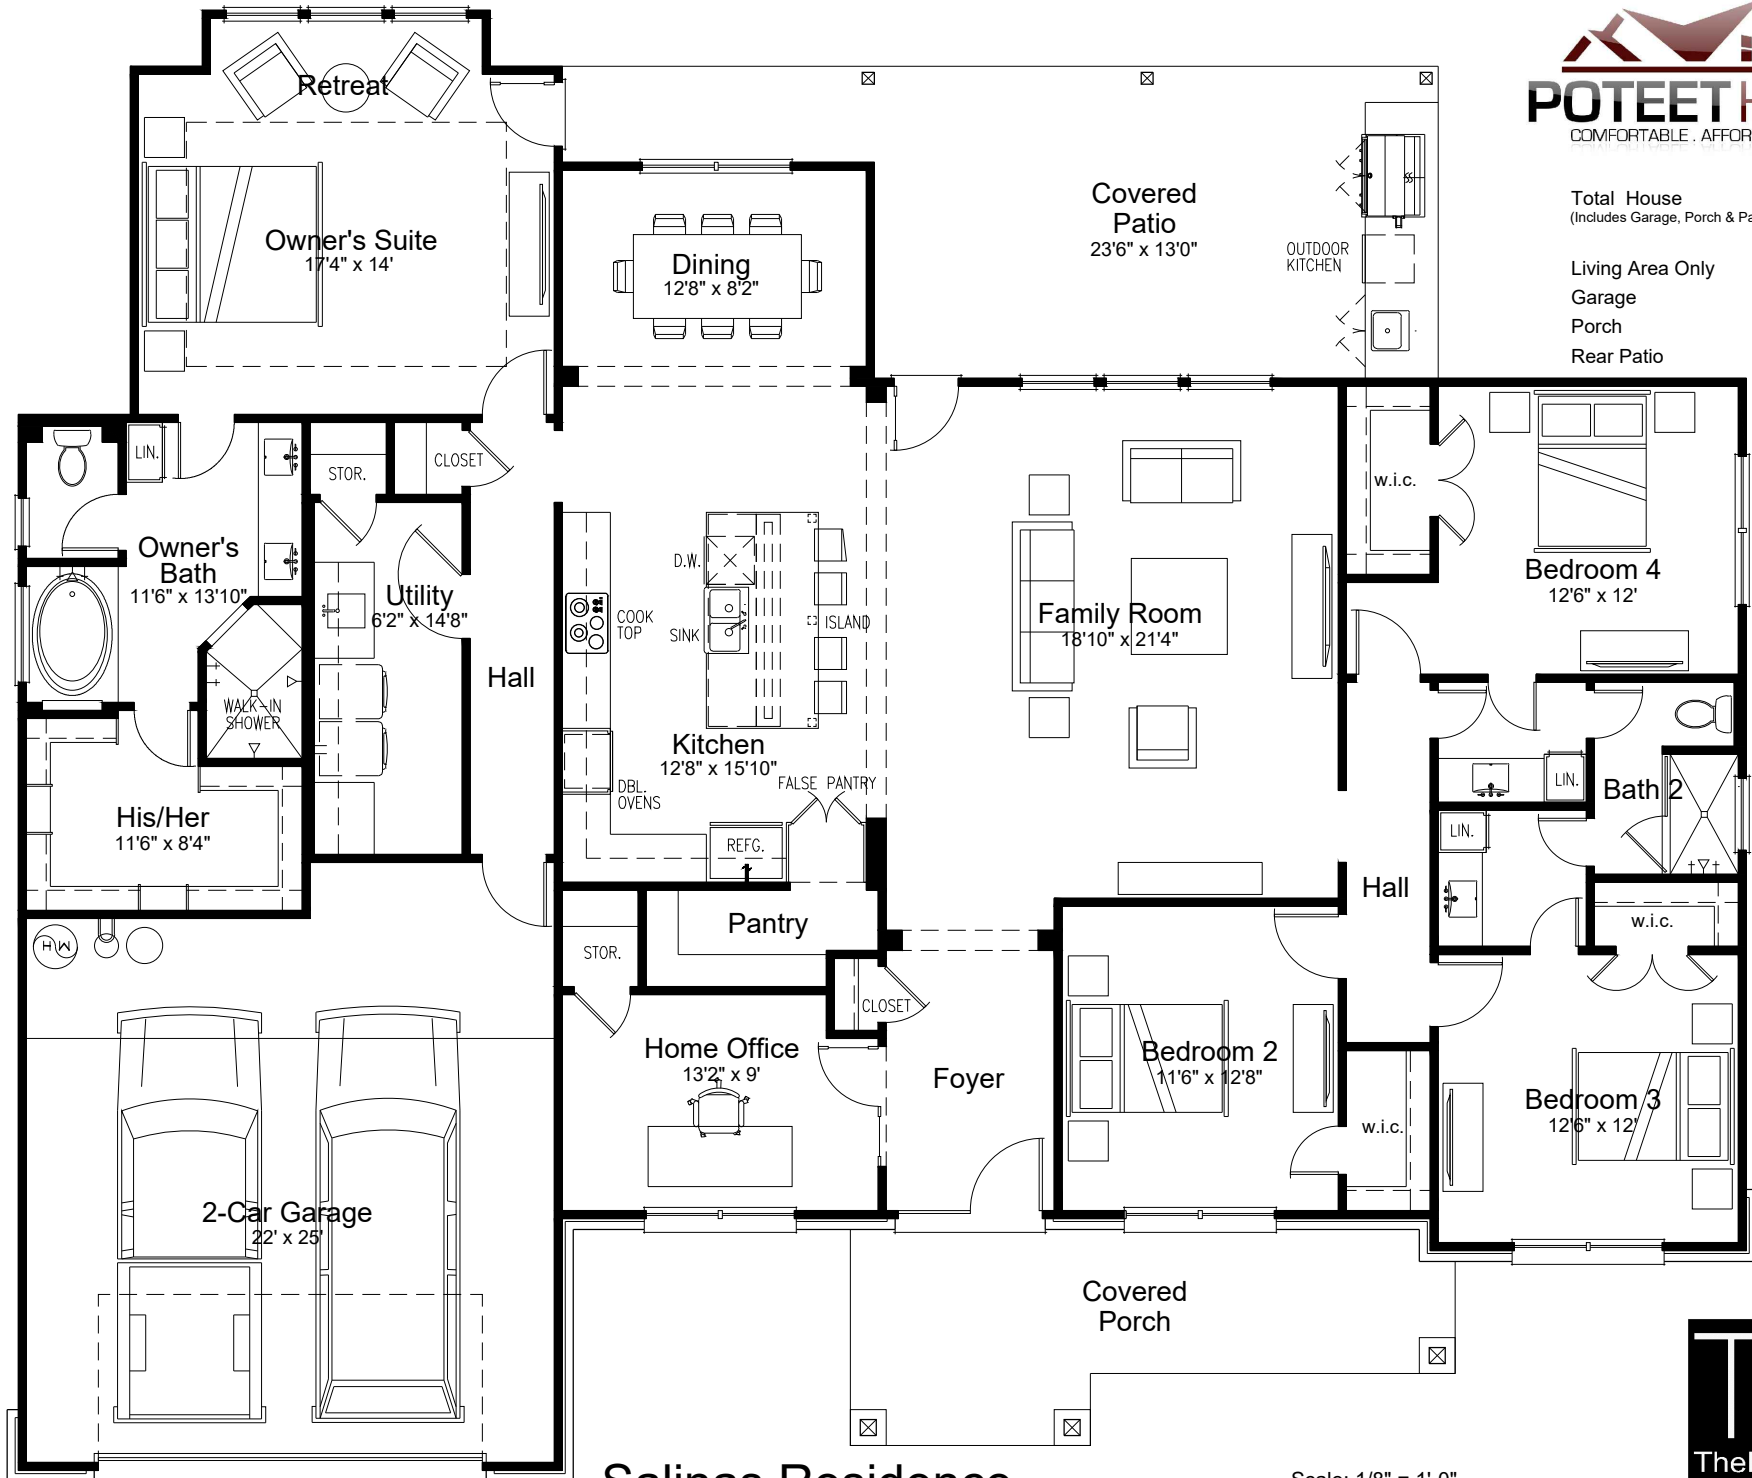

Total House = 3,725 s.f.
(Includes Garage, Porch & Patio)

Living Area Only = 2,630 s.f.

Garage = 558 s.f.

Porch = 179 s.f.

Rear Patio = 358 s.f.

Salinas Residence

Scale: 1/8" = 1'-0"