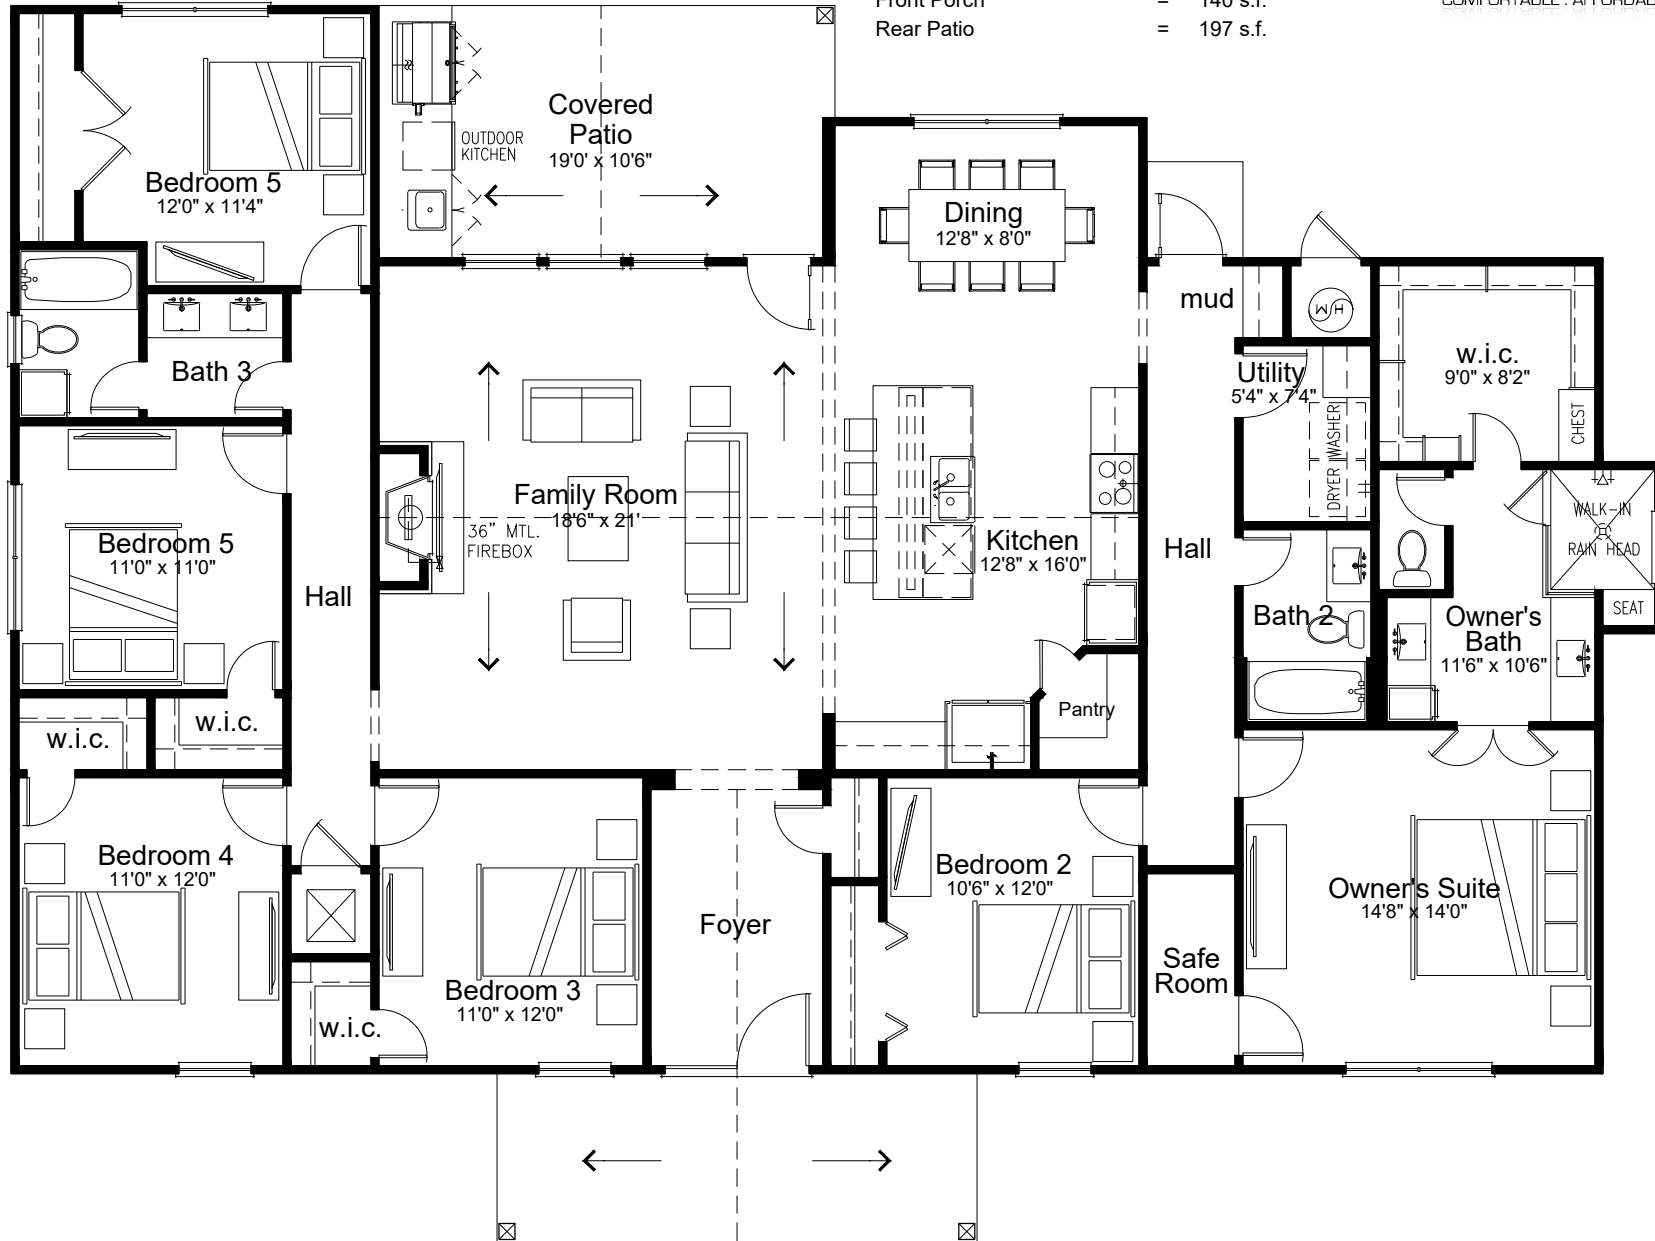

# Tabulations:

Total House (Includes Porch & Patio)	= 2,850 s.f.
Living Area	= 2,513 s.f.
Front Porch	= 140 s.f.
Rear Patio	= 197 s.f.

Scale: 1/8" = 1'-0"