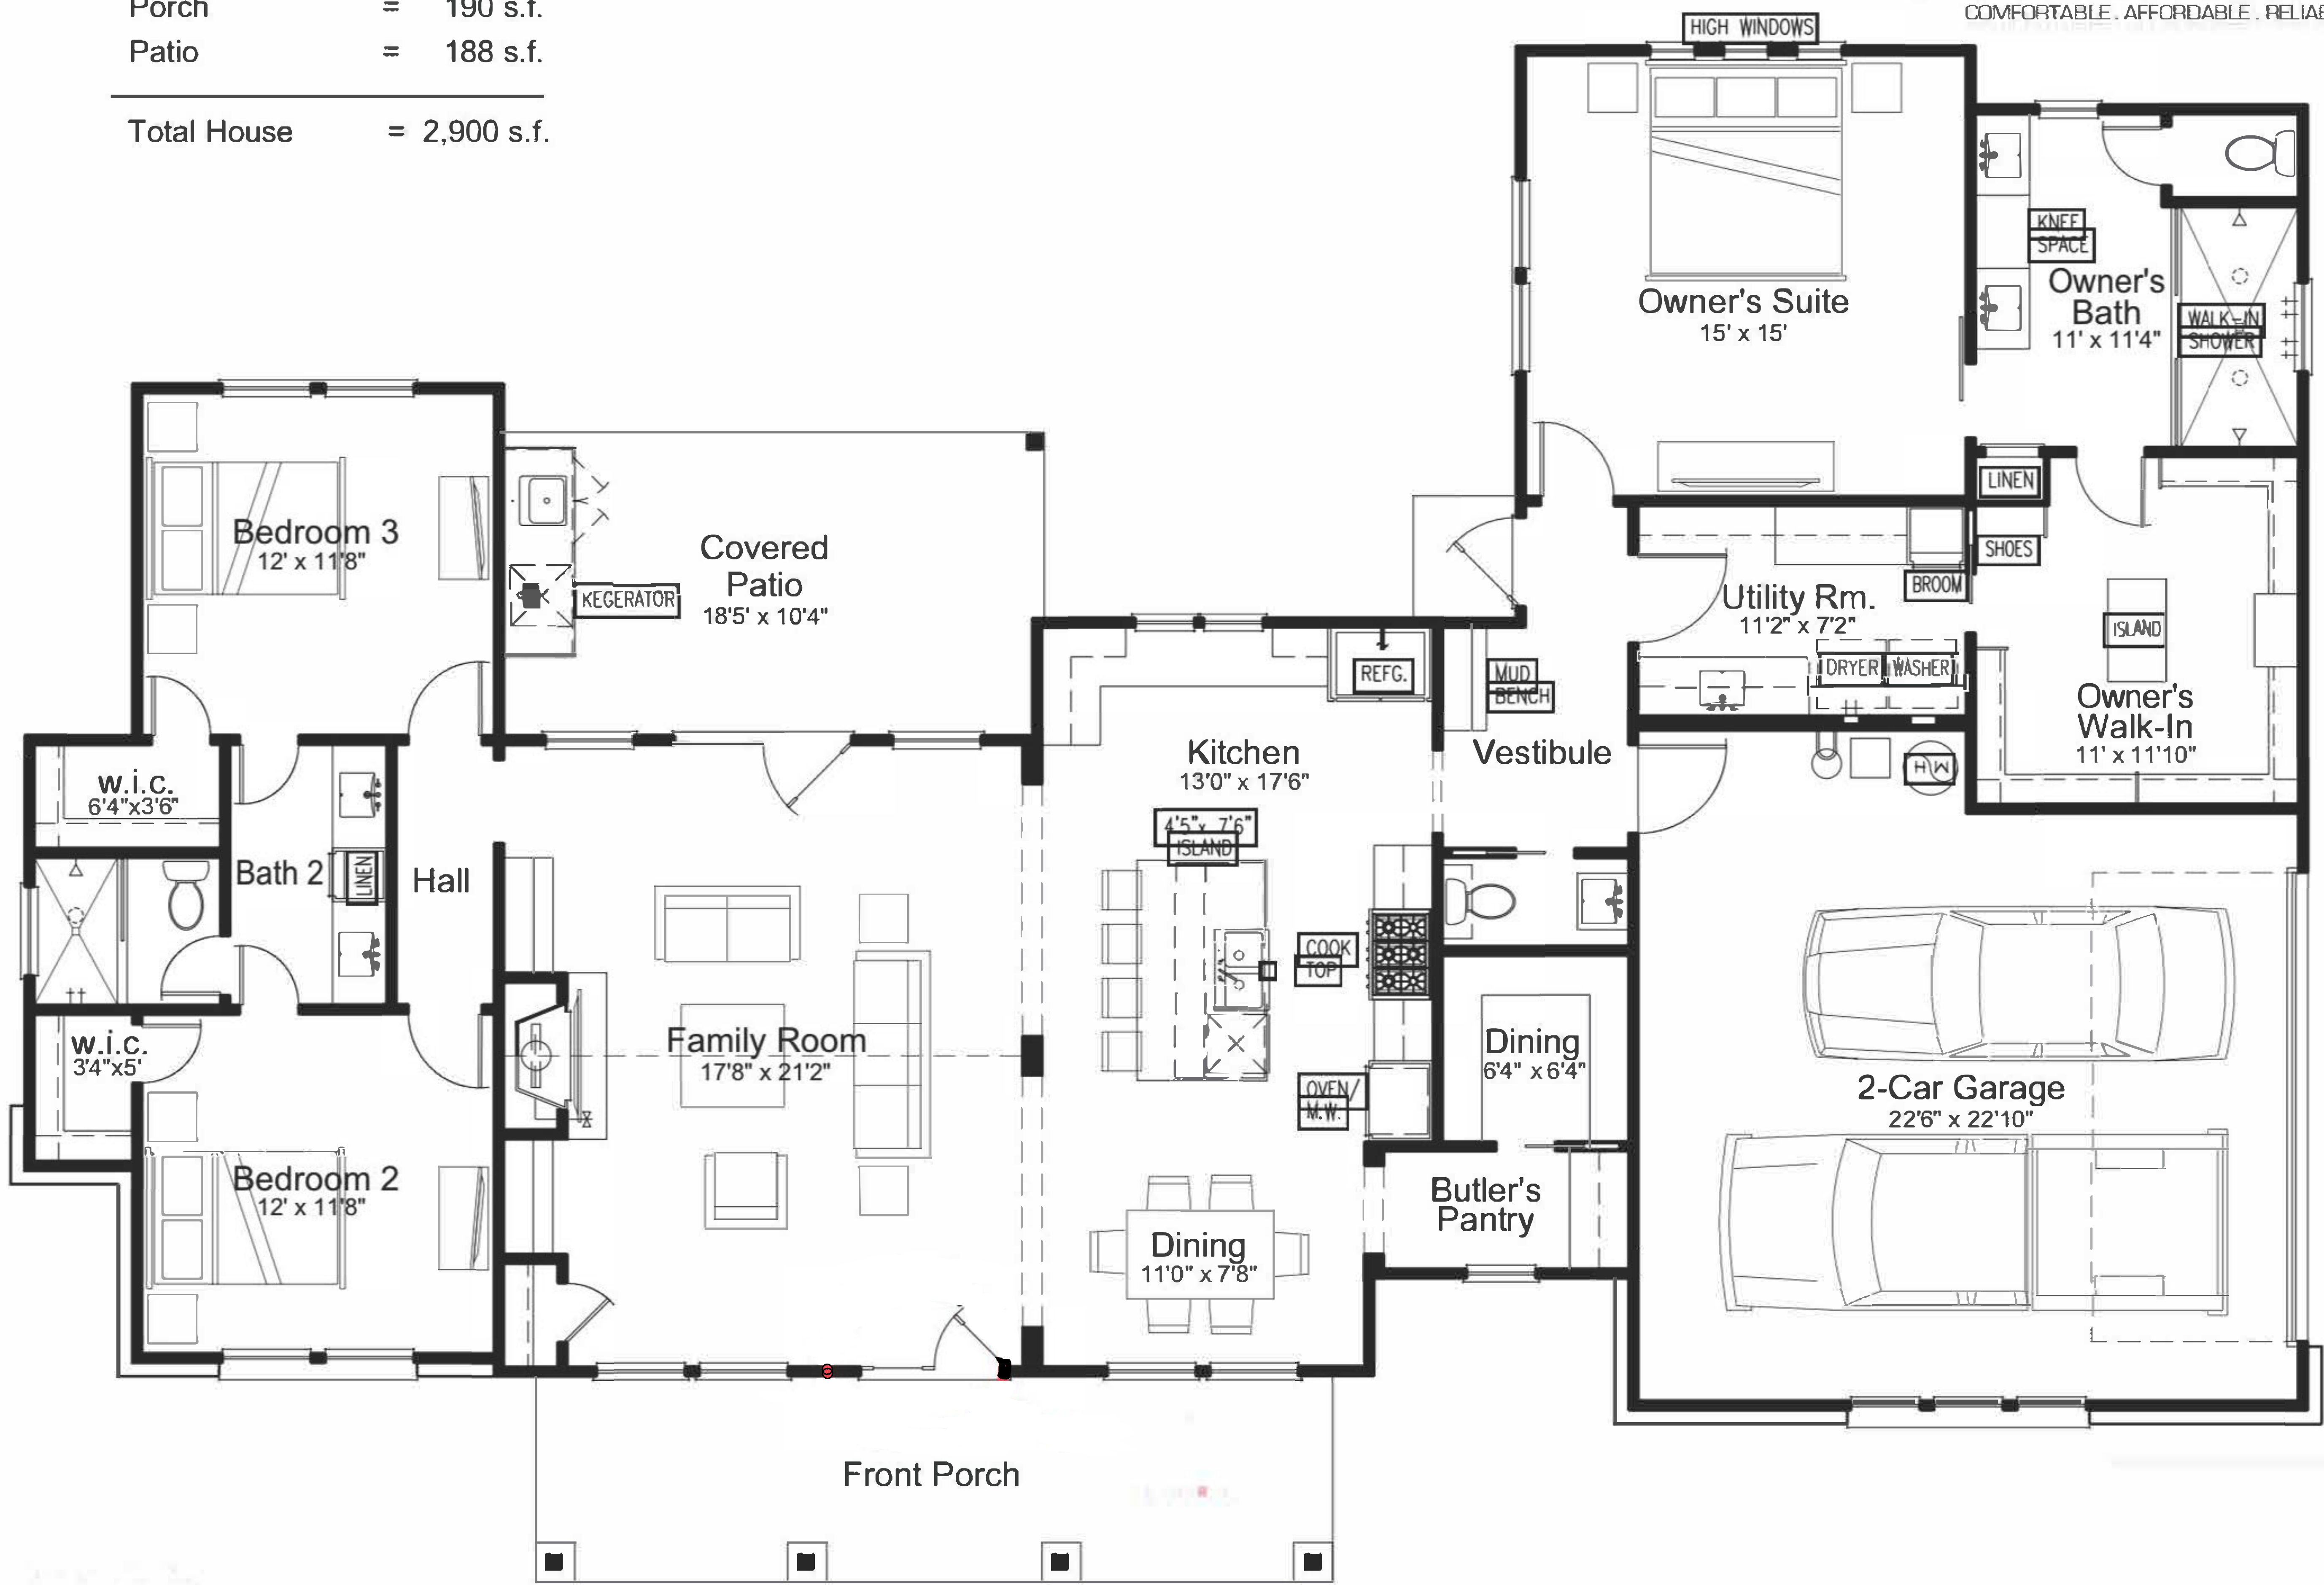

Living Area	=	2,010 s.f.
Garage	=	512 s.f.
Porch	=	190 s.f.
Patio	=	188 s.f.
<hr/>		
Total House	=	2,900 s.f.

Scale: 1/8" = 1'-0"